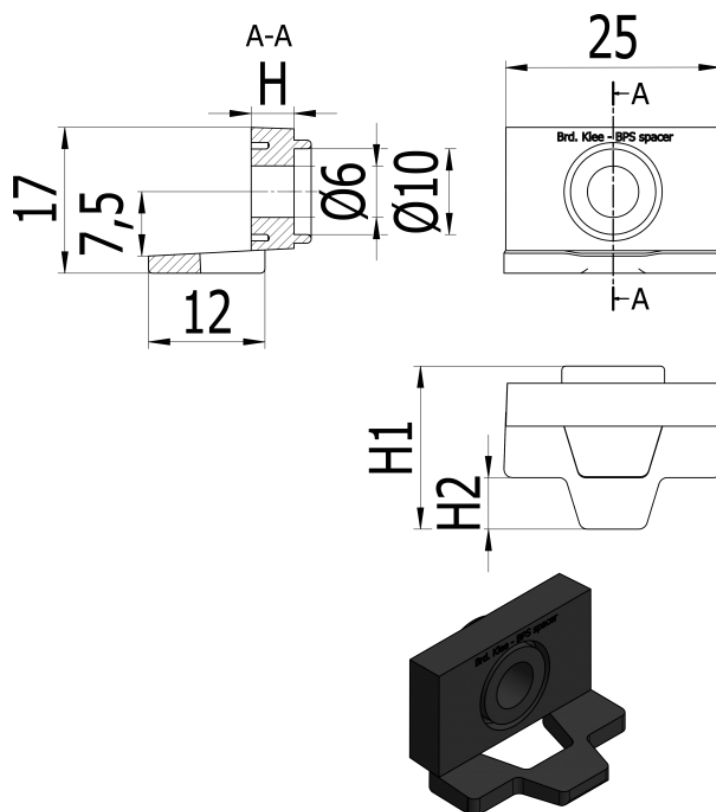

Article number: 2310006253

Description: E+G Ball-shaped door lock BPS.30-SP5

Measures

H = 15

H1 = 28

H2 = 9

Weight in (g) = 5